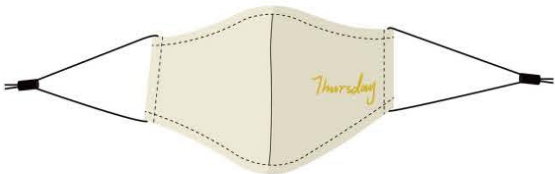

Insert method

Metal stripe inside to adjust the mask to fit with the nose

Adjustable elastic rope

For Color Reference:

For Color Reference:

For Color Reference: