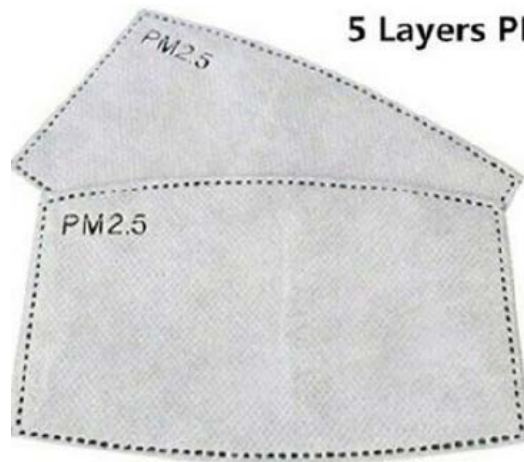

UNION HOME

Reusable mask

Reusable & washable Mask

1. MOQ: 100,00PCS
2. Can do printings on masks, MOQ 200,000PCS
3. Inside layer: ice polyester to feel cool in the summer time.
4. Packing: Each PC/OPP Bag
5. We can make packing as your special requirement and use your artwork of color box.
6. 200pcs/master carton, carton size: 54*30*25
7. Delivery time: 10 DAYS
8. Many colors options

Model option:

Option 1:
with valve

Option 2:

Option 3

3 layer of Filter

5 layer of Filter

5 Layers PM2.5 Activated Carbon Filter

Detail photo

Insert method

Metal stripe inside to adjust the mask to fit with the nose

Adjustable elastic rope

For Color Reference:

For Color Reference:

For Color Reference: