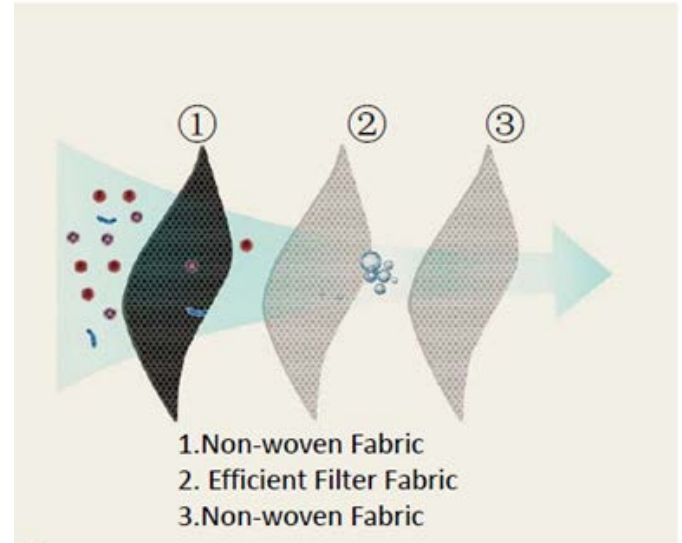

Model option:

Option 1:
with valve

Option 2:

Option 3

3 layer of Filter

5 layer of Filter

5 Layers PM2.5 Activated Carbon Filter

Detail photo

Insert method

Metal stripe inside to adjust the mask to fit with the nose

Adjustable elastic rope

For Color Reference:

For Color Reference:

For Color Reference: