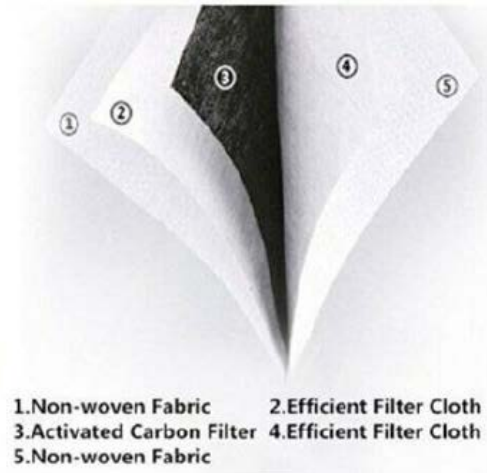

Model option:

Option 1:
with valve

Option 2:

Option 3

3 layer of Filter

5 layer of Filter

5 Layers PM2.5 Activated Carbon Filter

Detail photo

Insert method

Metal stripe inside to adjust the mask to fit with the nose

Adjustable elastic rope

For Color Reference:

For Color Reference:

For Color Reference: