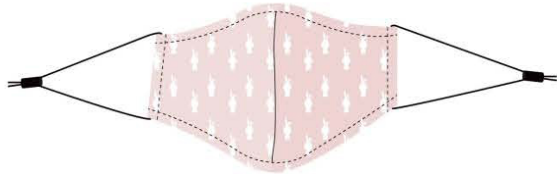

Insert method

Metal stripe inside to adjust the mask to fit with the nose

Adjustable elastic rope

For Color Reference:

For Color Reference:

For Color Reference: