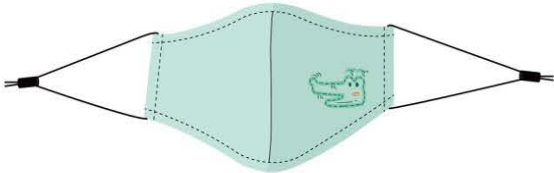

Insert method

Metal stripe inside to adjust the mask to fit with the nose

Adjustable elastic rope

For Color Reference:

For Color Reference:

For Color Reference: