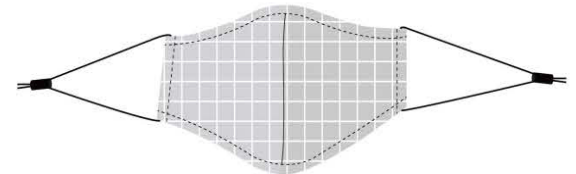

Insert method

Metal stripe inside to adjust the mask to fit with the nose

Adjustable elastic rope

For Color Reference:

For Color Reference:

For Color Reference: