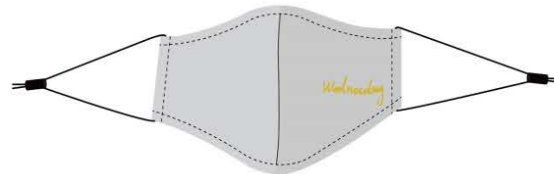

Insert method

Metal stripe inside to adjust the mask to fit with the nose

Adjustable elastic rope

For Color Reference:

For Color Reference:

For Color Reference: