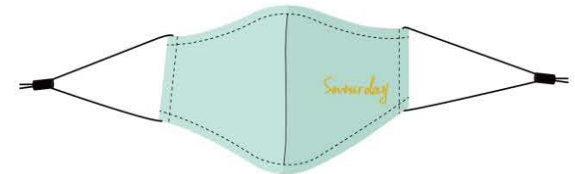

Insert method

Metal stripe inside to adjust the mask to fit with the nose

Adjustable elastic rope

For Color Reference:

For Color Reference:

For Color Reference: